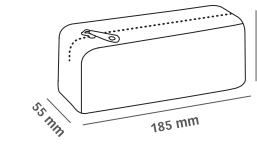

Nordik silicone pencil cases

Display rectangular silicone pencil cases

Ref. 17408
●●● Assorted
185 x 55 x 75 mm
12 pencil cases
3 pencil cases per color
SU 12 (1 full display) · SP 24