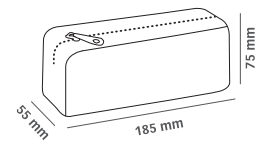

We love its texture. High quality silicone, very tough and easy to clean.