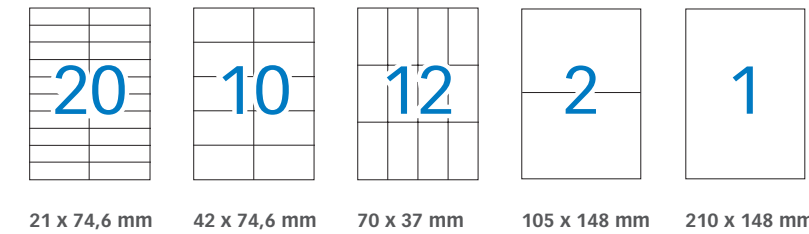

15sh Ref. 01868 300 labels SU 1 · SP 100
Ref. 01878 150 labels SU 1 · SP 100
Ref. 11174 180 labels SU 1 · SP 100
Ref. 07107 30 labels SU 1 · SP 100
Ref. 11182 15 labels SU 1 · SP 100

200sh Ref. 01243 200 labels SU 1 · SP 5

Circular color INKJET LASER HANDWRITING