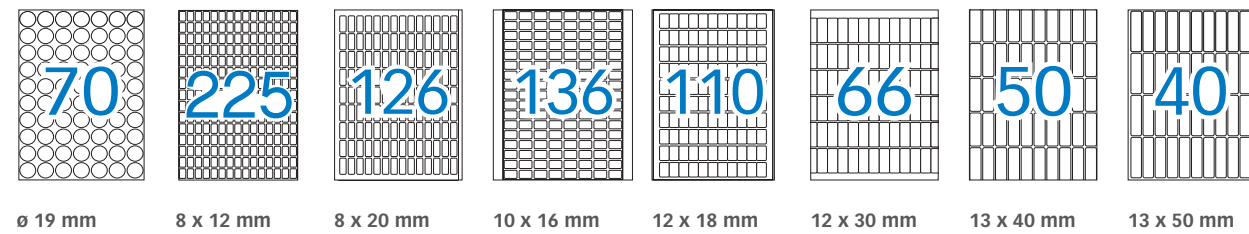

15sh Ref. 01853 1.050 labels SU 1 · SP 100
Ref. 01857 3.375 labels SU 1 · SP 100
Ref. 01858 1.890 labels SU 1 · SP 100
Ref. 01859 2.040 labels SU 1 · SP 100
Ref. 01860 1.650 labels SU 1 · SP 100
Ref. 01861 990 labels SU 1 · SP 100
Ref. 01862 750 labels SU 1 · SP 100
Ref. 01863 600 labels SU 1 · SP 100