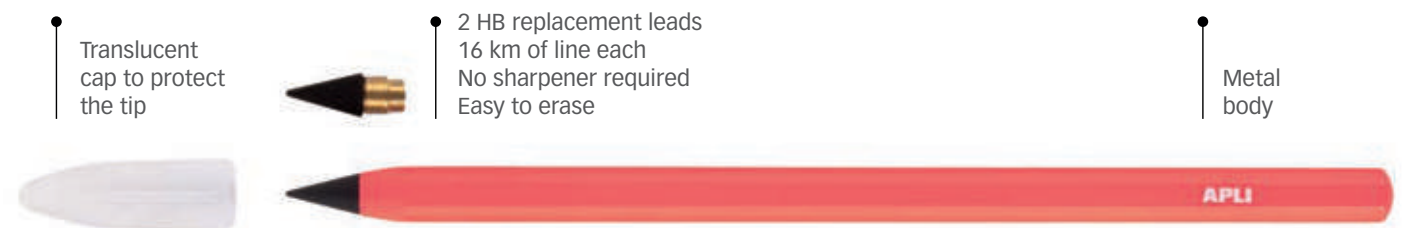

Fluorescent markers

APLIADVICE

RETRACTABLE MARKERS

A fluorescent marker with a high-quality retractable tip. Does not leave any trace when passing over the same text twice. Available in vintage, pastel and fluorescent colors.