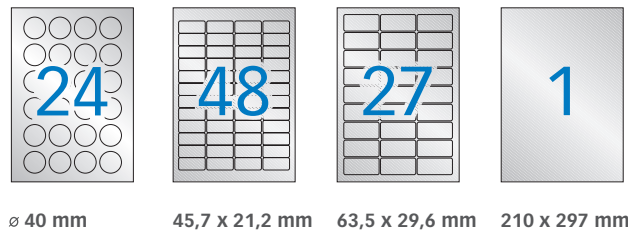

Metallic silver LASER

ø 40 mm   45,7 x 21,2 mm   63,5 x 29,6 mm   210 x 297 mm

100sh

■ **Ref. 12973**
4.800 labels
Round corners
SU 1 · SP 5

■ **Ref. 12974**
100 labels
Square corners
SU 1 · SP 5

20sh

■ **Ref. 12975**
480 labels
Circular
SU 1 · SP 40

■ **Ref. 10066**
960 labels
Round corners
SU 1 · SP 40

■ **Ref. 10070**
540 labels
Round corners
SU 1 · SP 40

■ **Ref. 10071**
20 labels
Square corners
SU 1 · SP 40