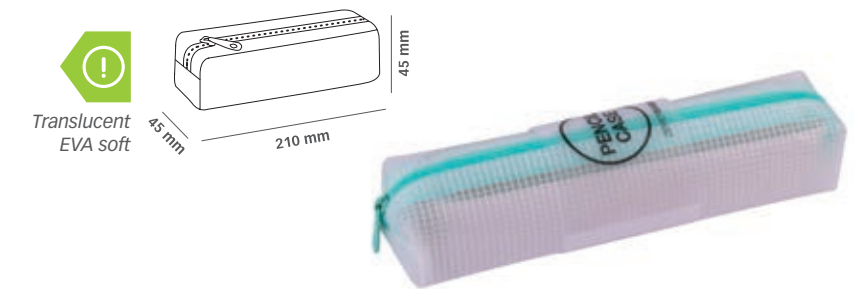

Zipper pencil case

Display zipper pencil cases

Ref. 18946
●●● Assorted
210 x 45 x 45 mm
16 pencil cases
4 pencil cases per color
SU 16 (1 full display) · SP 16