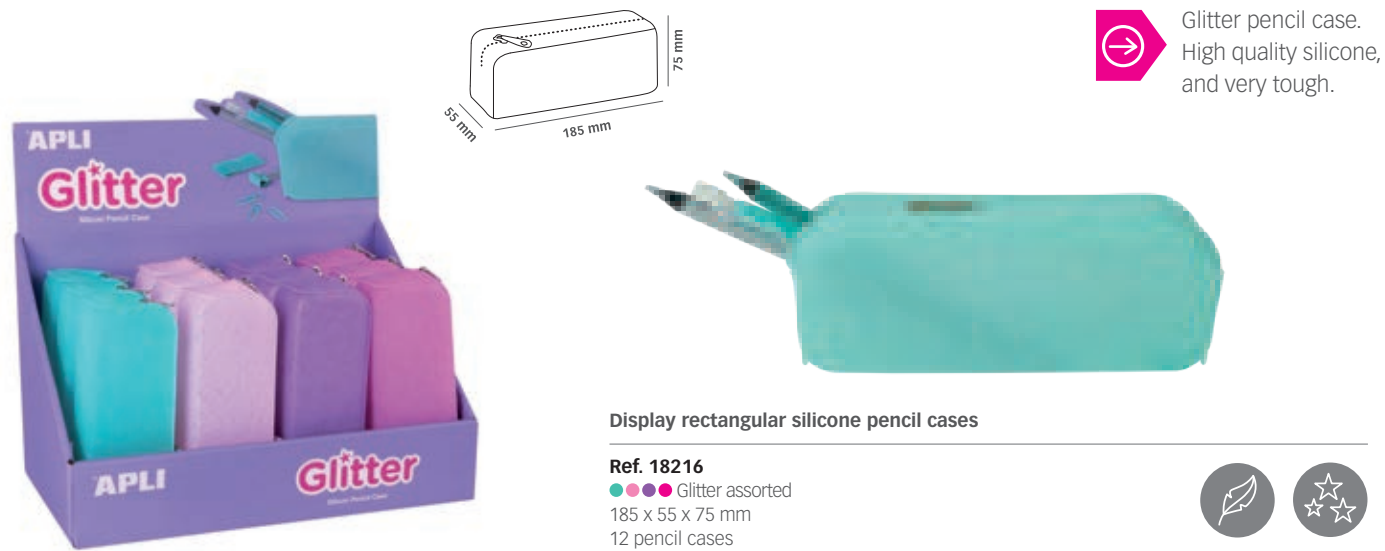

Pencil cases

Glitter pencil case. High quality silicone, and very tough.

Display rectangular silicone pencil cases

Ref. 18216
●●●● Glitter assorted
185 x 55 x 75 mm
12 pencil cases
3 pencil cases per color
SU 12 (1 full display) · SP 24