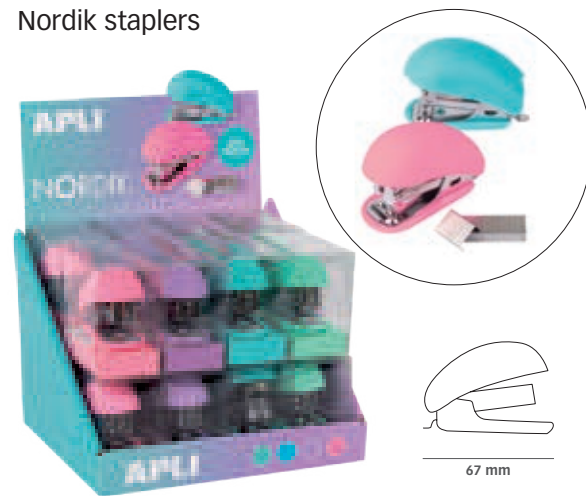

Nordik staplers

Display staplers 22/6 - 24/6 (30 sheets)

Ref. 17618
Pocket display
●●● Assorted
16 staplers with 1.000 staples
4 staplers per color
SU 16 (1 full display) · SP 32

Display staplers 22/6 - 24/6 (30 sheets)