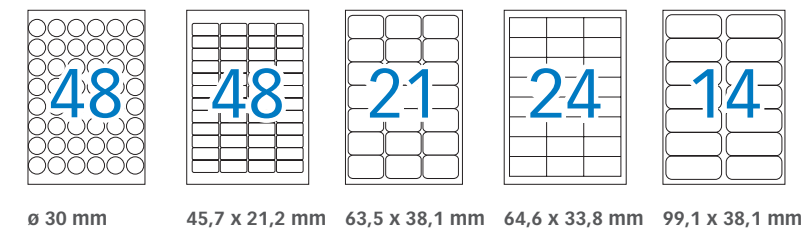

White and yellow weatherproof labels - A4

Matt white and yellow weatherproof LASER

ø 30 mm   45,7 x 21,2 mm   63,5 x 38,1 mm   64,6 x 33,8 mm   99,1 x 38,1 mm

100sh	Ref. 12966 2.400 labels Square corners SU 1 · SP 5

20sh	Ref. 15092 960 labels Circular SU 1 · SP 40	Ref. 12112 960 labels Round corners SU 1 · SP 40	Ref. 15088 420 labels Round corners SU 1 · SP 40	Ref. 01226 480 labels Square corners SU 1 · SP 40	Ref. 12113 280 labels Round corners SU 1 · SP 40

Resistant to temperatures between -20°C and +100°C