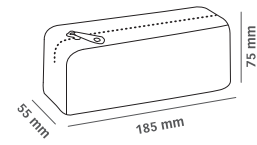

Up North silicone pencil cases

Display rectangular silicone pencil cases

Ref. 19498
●●●●● Assorted
185 x 55 x 75 mm
16 pencil cases
2 pencil cases per color
SU 16 (1 full display) · SP 16