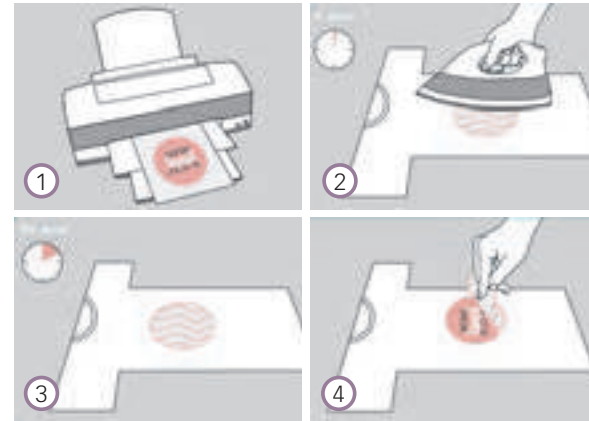

White garments

Ref. 04128

10 sheets
SU 1 · SP 55

Ref. 17168

3 sheets
SU 1 · SP 100

Transparent paper ideal for light backgrounds

Texts should be printed in mirror mode (ex. O.LJ.JH). Apply to 100% cotton garments. Wash in cold water.

Glow in the dark

Ref. 10248

3 sheets
SU 1 · SP 70

The white areas in the printed design will be the parts that glow in the dark