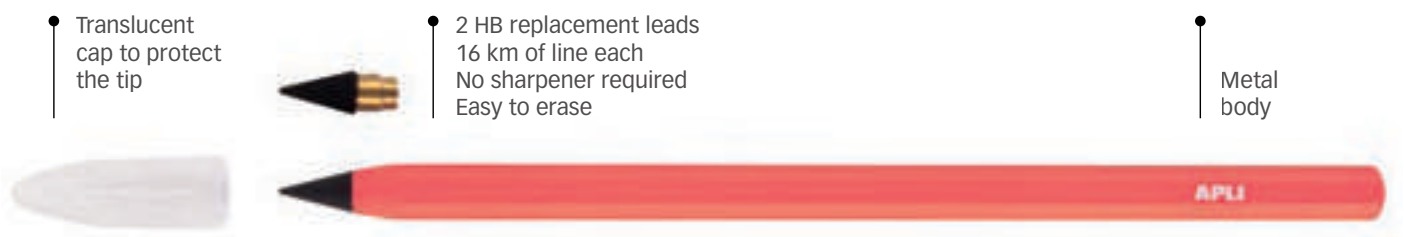

Content of each individual pack