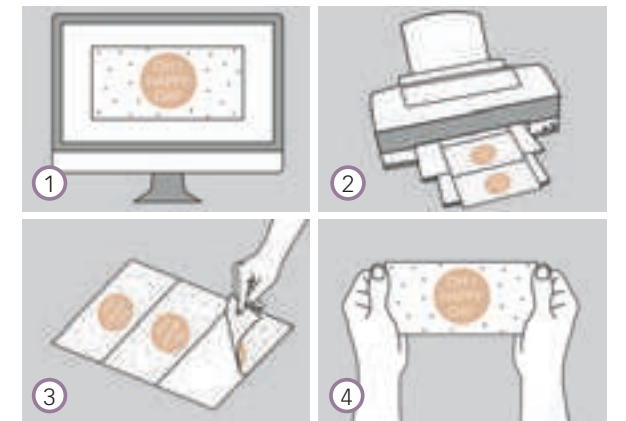

Personalize your invitation cards for weddings, birthdays or any other event easily and quickly. The personal touch will make the difference.