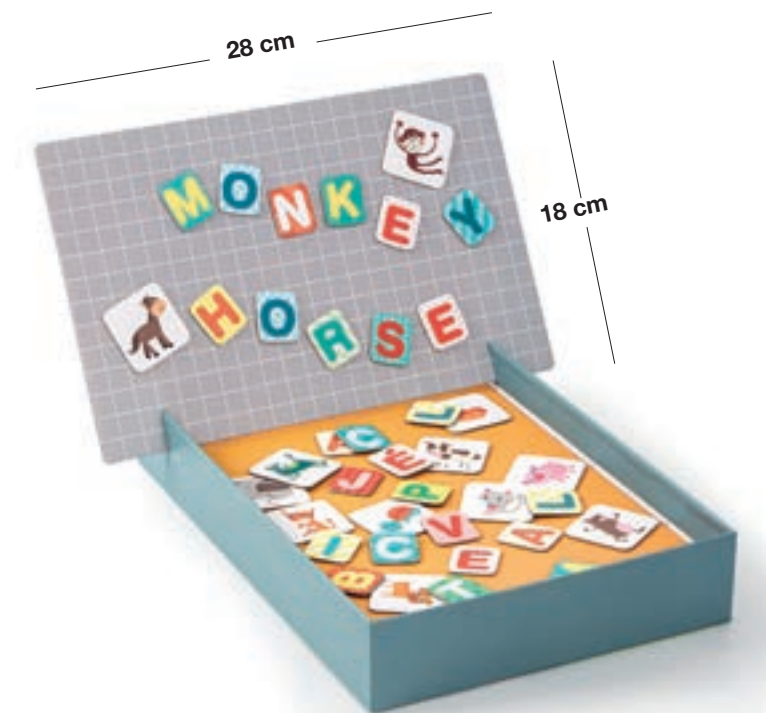

Learn to write some animal names in 6 different languages or create your own words.