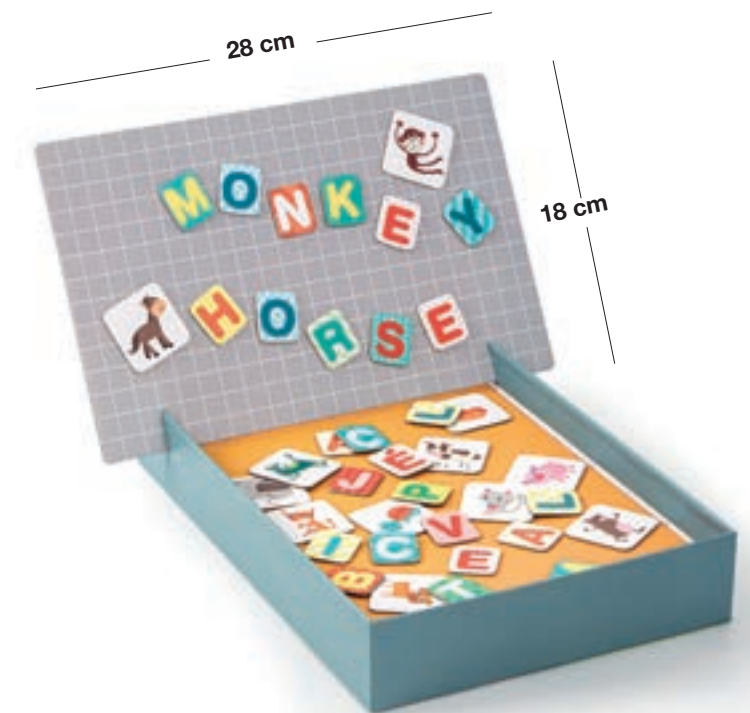

# Letters magnets

+4

Learn to write some animal names in 6 different languages or create your own words.

Ref. 16816

210 x 55 x 310 mm  
1 magnetised stage of 28 x 18 cm that fits onto the base of the box  
60 magnetic pieces  
1 guide sheet  
Languages: ES, EN, FR, NL, IT, CAT  
SU 1 · SP 8