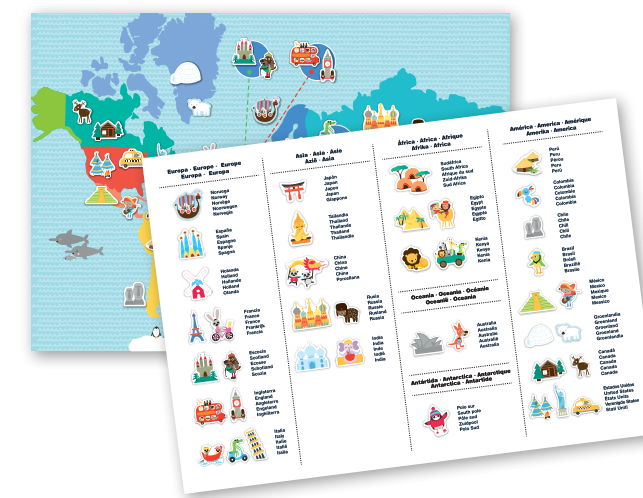

Emotions magnets - MAXI format

Ref. 17460
200 x 50 x 300 mm
6 identical sets:
6 magnetised stages of 28 x 18 cm
6 sheets with 18 magnetic pieces each
one to create different emotions
SU 1 · SP 8

Learn to identify and to express different emotions with these magnets.
Maxi format with 6 identical sets.

Emotions magnets

Ref. 14803
210 x 55 x 310 mm
1 magnetised stage of 28 x 18 cm that fits onto the base of the box
30 magnetic pieces to create different emotions
SU 1 · SP 8

Create faces and identify the moods of these characters!

World map magnets

Ref. 16494
210 x 55 x 310 mm
1 magnetised detachable stage of 36 x 28 cm that fits onto the base of the box
40 magnetic pieces with different monuments and characters
1 guide sheet
SU 1 · SP 8

Includes guide sheet with the countries and continents where every monument and character belongs.