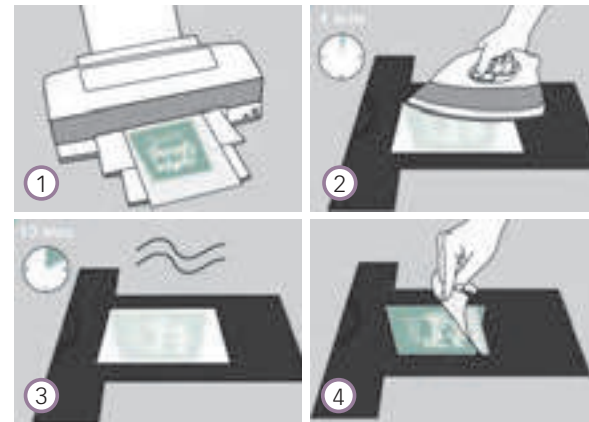

Colored garments

Ref. 10247

5 sheets
SU 1 · SP 70

The best paper for printing photos in color

Apply to 100% cotton garments. Wash in cold water.