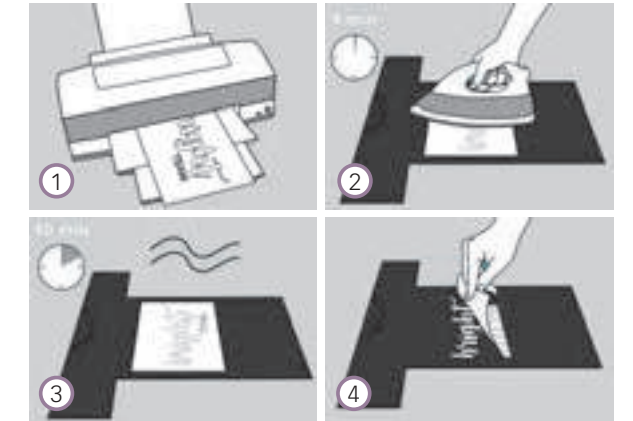

## Glow in the dark

Ref. 10248

3 sheets  
SU 1 · SP 70

 The white areas in the printed design will be the parts that glow in the dark

 To restore the "glow in the dark" effect just place the item of clothing under a light source for a few minutes.